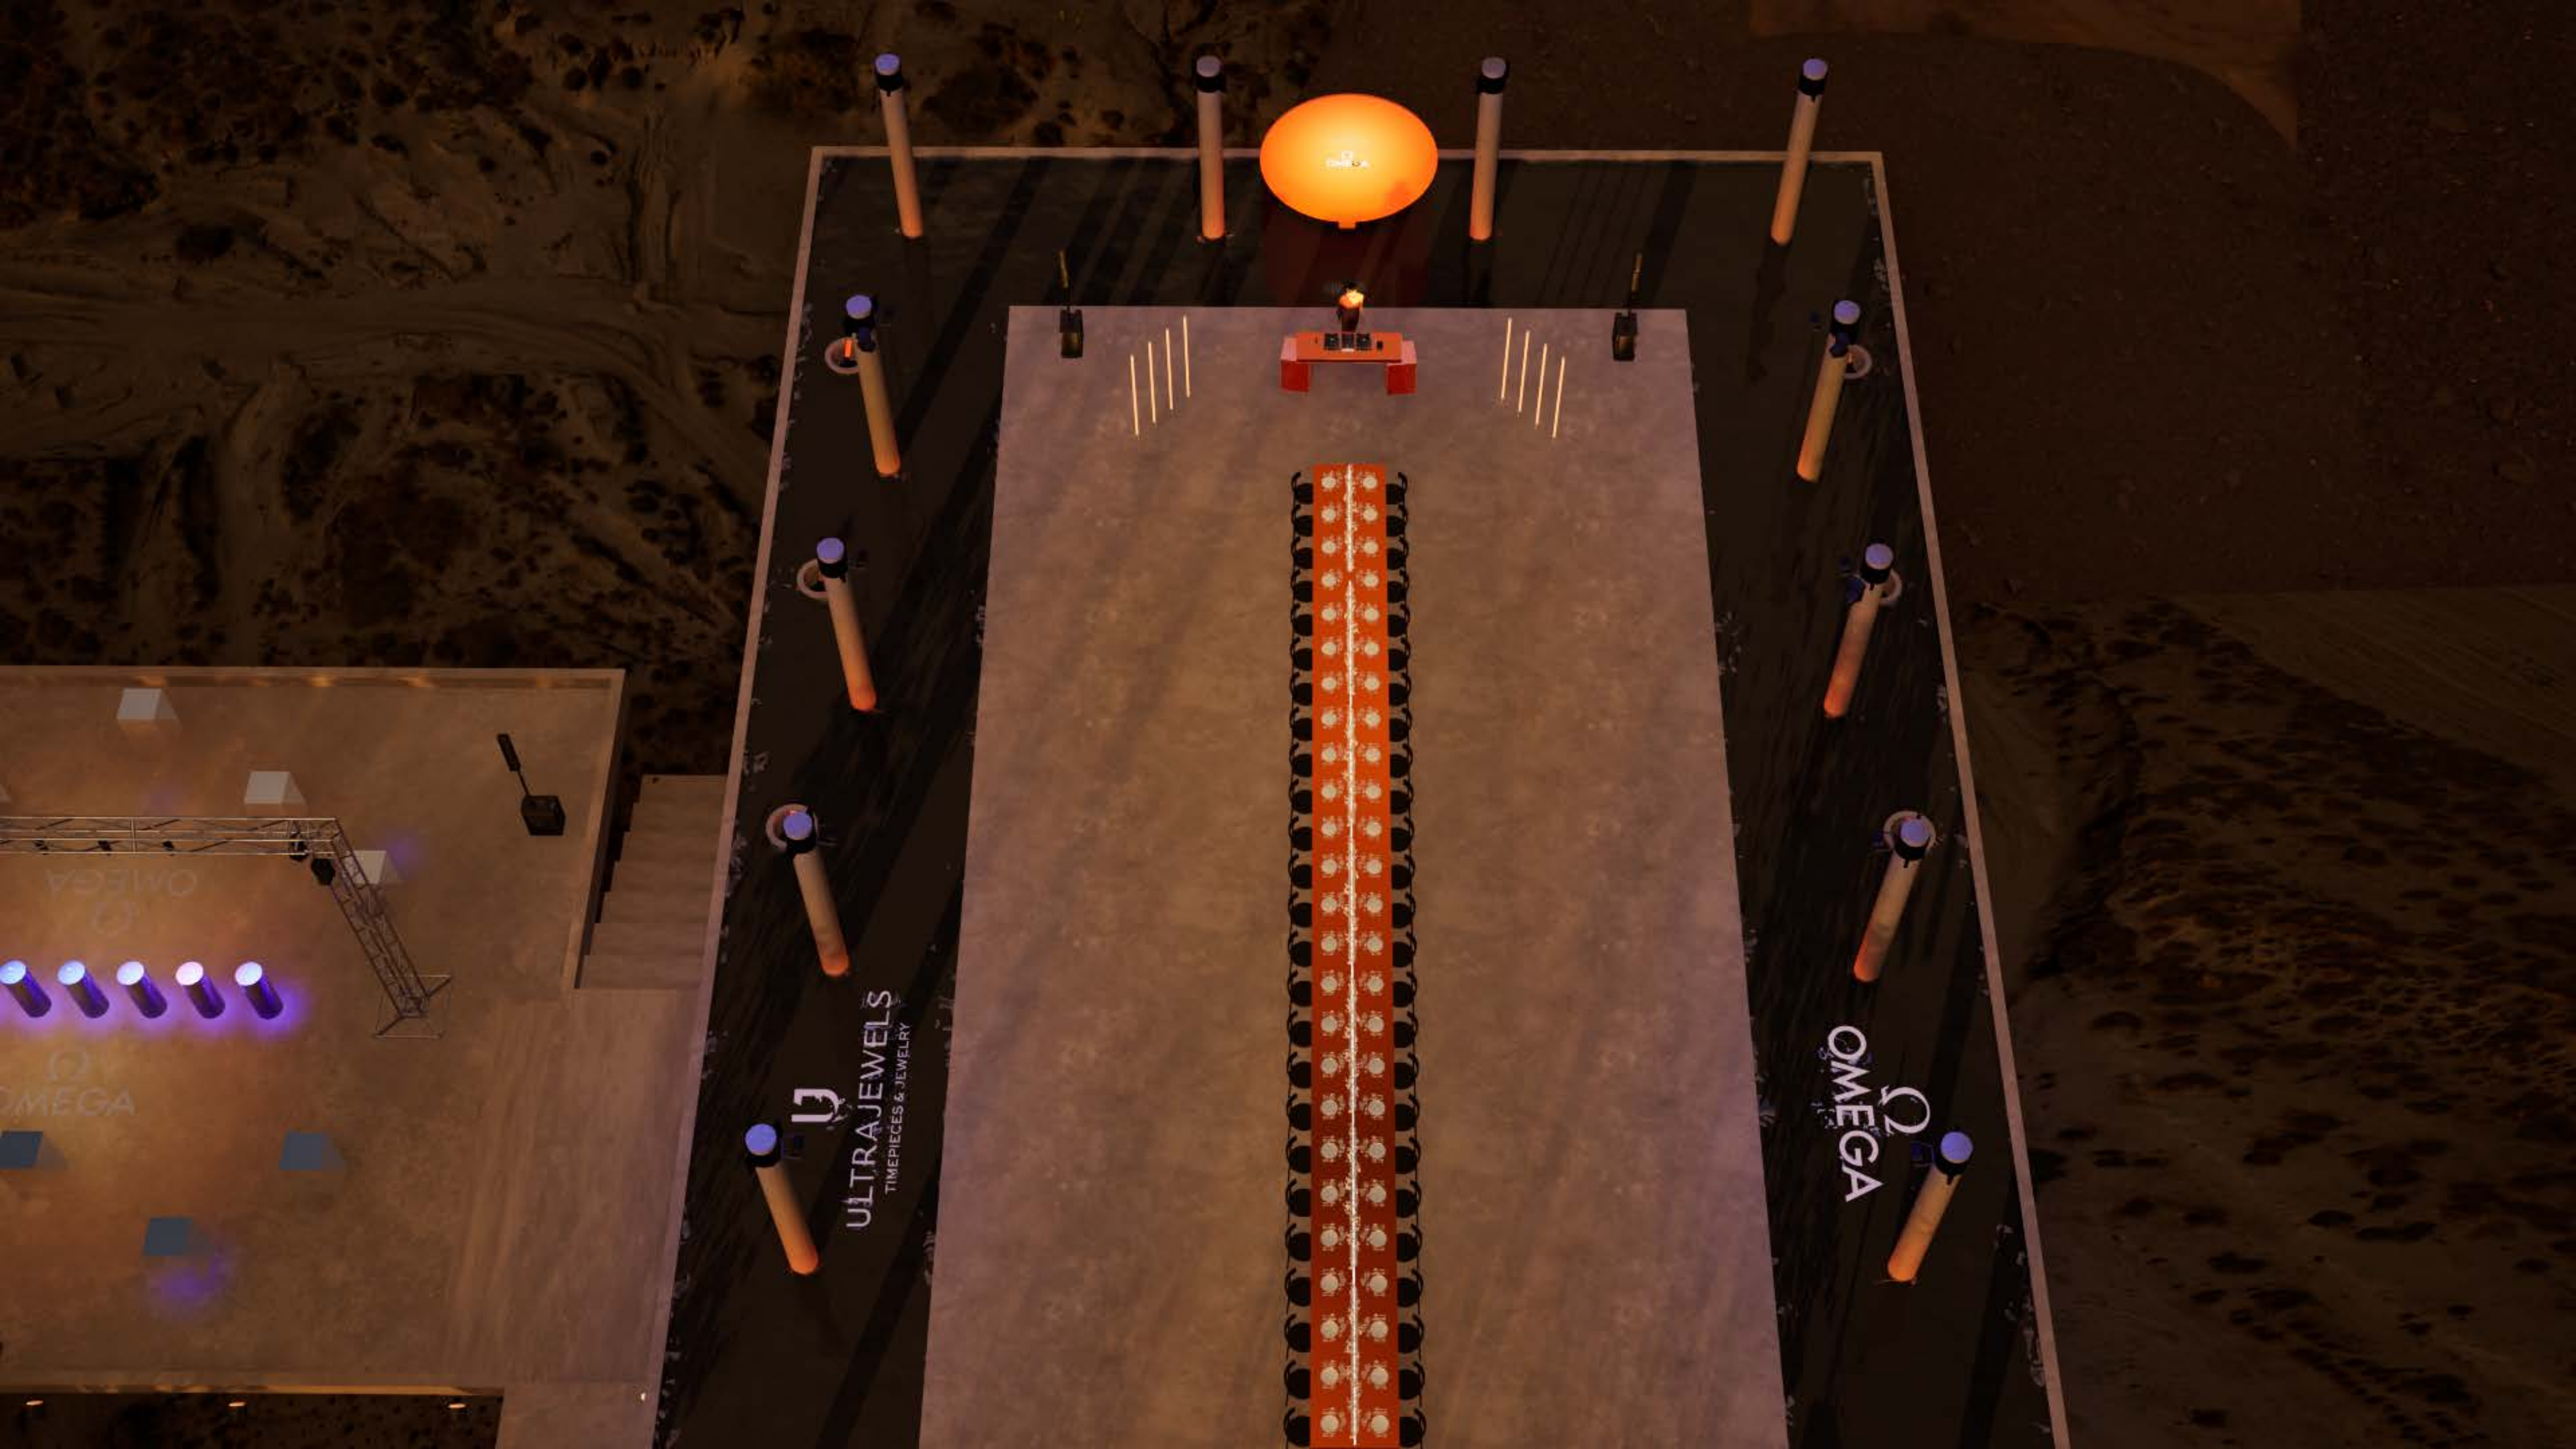

ULTRA JEWELS
TIMEPIECES & JEWELRY

OMEGA